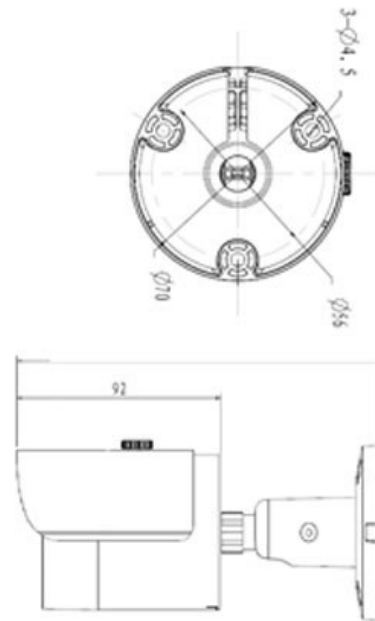

CP-UNC-TA20L3S

2MP HD IP Bullet Camera - 30Mtr.

Main Features

- 1/2.7" 2Megapixel progressive scan CMOS
- 25/30fps@1080P
- H.264 and MJPEG dual-stream encoding
- DWDR, Day/Night(ICR), Auto Iris, 3DNR, AWB, AGC, BLC
- 3.6mm fixed lens (6mm optional)
- Array Range of 30 Mtrs, IP67, PoE
- Mobile Software: iCMOB, gCMOB, wCMOB
- CMS Software: KVMS Pro, vOptimus Pro

*Product casing and specifications are subject to change without prior notice

CP- UNC-TA20L3S

2MP HD IP Bullet Camera - 30Mtr.

Feature

Image Sensor
Minimum Illumination
Shutter Speed
White Balance
Lens
Gain Control(AGC)
Back Light Compensation
S/N Ratio
Video Compression
Resolution
Frame Rate
Privacy Mask
ICR
Protocol
Ethernet
User Account
IR
Smart Phone
Operating Temperature
Power Source
Power Consumption
Weatherproof Standard
Dimension
Weight

Specification

1/2.7" 2Megapixel progressive scan CMOS
0. 1Lux/F2.1(Color), 0Lux/F2.1(IR on)
Auto/Manual, 1s~1/100000s
Auto/Manual
3.6mm fixed lens (6mm optional)
Auto/Manual
BLC/ HLC/ DWDR
More than 50dB
H.264/ H.264H/ H.264B/ MJPEG
1080P(1920×1080)/720P(1280×720)/D1(704×576/704×480) /CIF(352×288/352×240)
Main Stream :1080P(1 ~ 25/30fps),Sub Stream :D1(1 ~ 25/30fps)
Up to 4 areas
Auto(ICR)/Color/B/W
IPv4/IPv6, HTTP, HTTPS, SSL, TCP/IP, UDP, UPnP, ICMP, IGMP, SNMP, RTSP, RTP, SMTP, NTP, DHCP, DNS, PPPOE, DDNS, FTP, IP Filter, QoS, Bonjour
RJ-45 (10/100Base-T)
20 Users
IR Range of 30 Mtr.
iPhone, iPad, Android, Windows Phone
-30°C~+60°C , Less than 95%RH
DC12V, PoE (802.3af)
<4.8W(IR on)
IP67
Φ70mm×165mm
0.38Kg(with package 0.44 Kg)